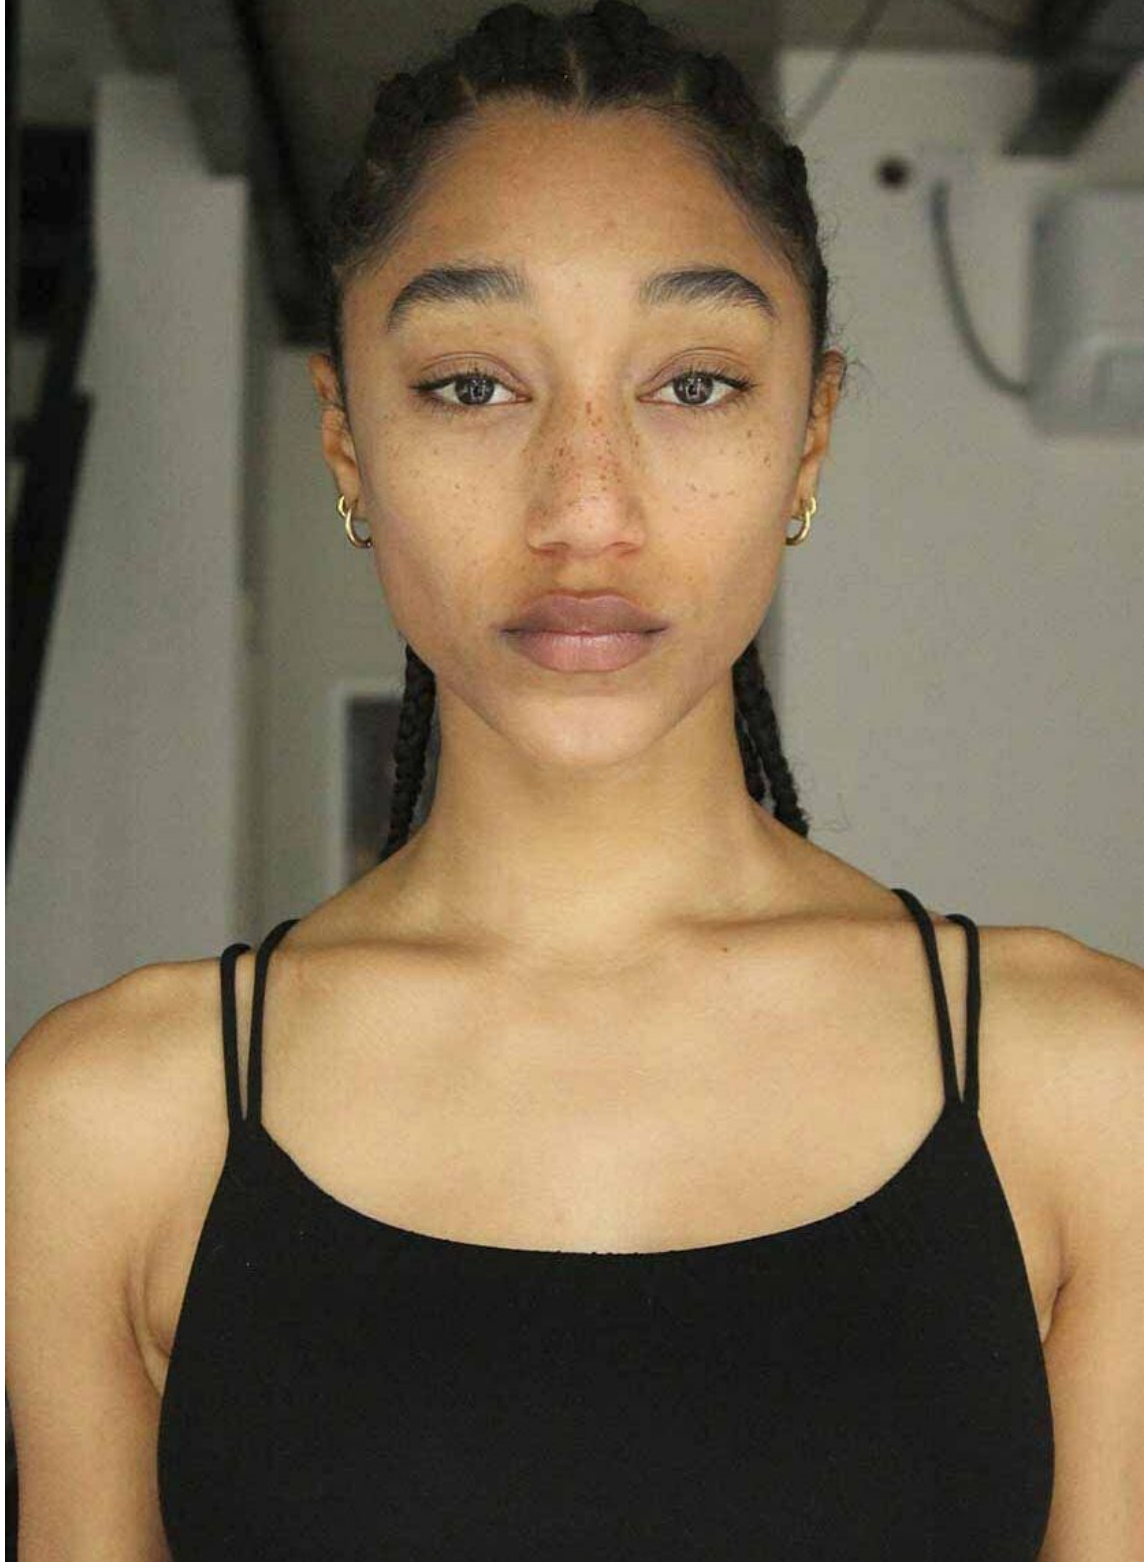

ALINE SOUZA

height 5'10" · bust 33.5" · cup B · waist 24" · hips 36" · dress 36 EU/6 US/8 UK
shoes size 40 EU/9 US/6.5 UK · hair dark brown · eyes brown

ALINE SOUZA

height 5'10" · bust 33.5" · cup B · waist 24" · hips 36" · dress 36 EU/6 US/8 UK
shoes size 40 EU/9 US/6.5 UK · hair dark brown · eyes brown

ALINE SOUZA

height 5'10" · bust 33.5" · cup B · waist 24" · hips 36" · dress 36 EU/6 US/8 UK
shoes size 40 EU/9 US/6.5 UK · hair dark brown · eyes brown